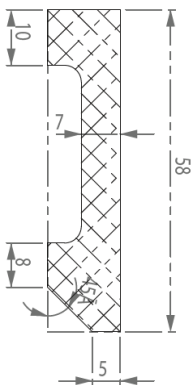

Quick-Step[®] Paintable skirting

Product specifications

Quick-Step[®] Paintable Skirting Board NEVSKRPAINTA

Recycled PS foam, finished with white, paintable coating

Dimensions 1 PC: 2000 x 12 x 58 mm

Order quantity: per 6 PC, shrink-wrapped, 2 protective head cartons

Product description

Slim, neutral skirting board that fits in every interior and can be installed with vinyl, laminate & parquet floors

- White, paintable PolyStyrene surface
- Quality recycled PS core
- Fully waterproof skirting
- Easy installation with the Quick-Step[®] One4All Glue (respect drying time of 24h)
- Can be painted immediately, with most paints.